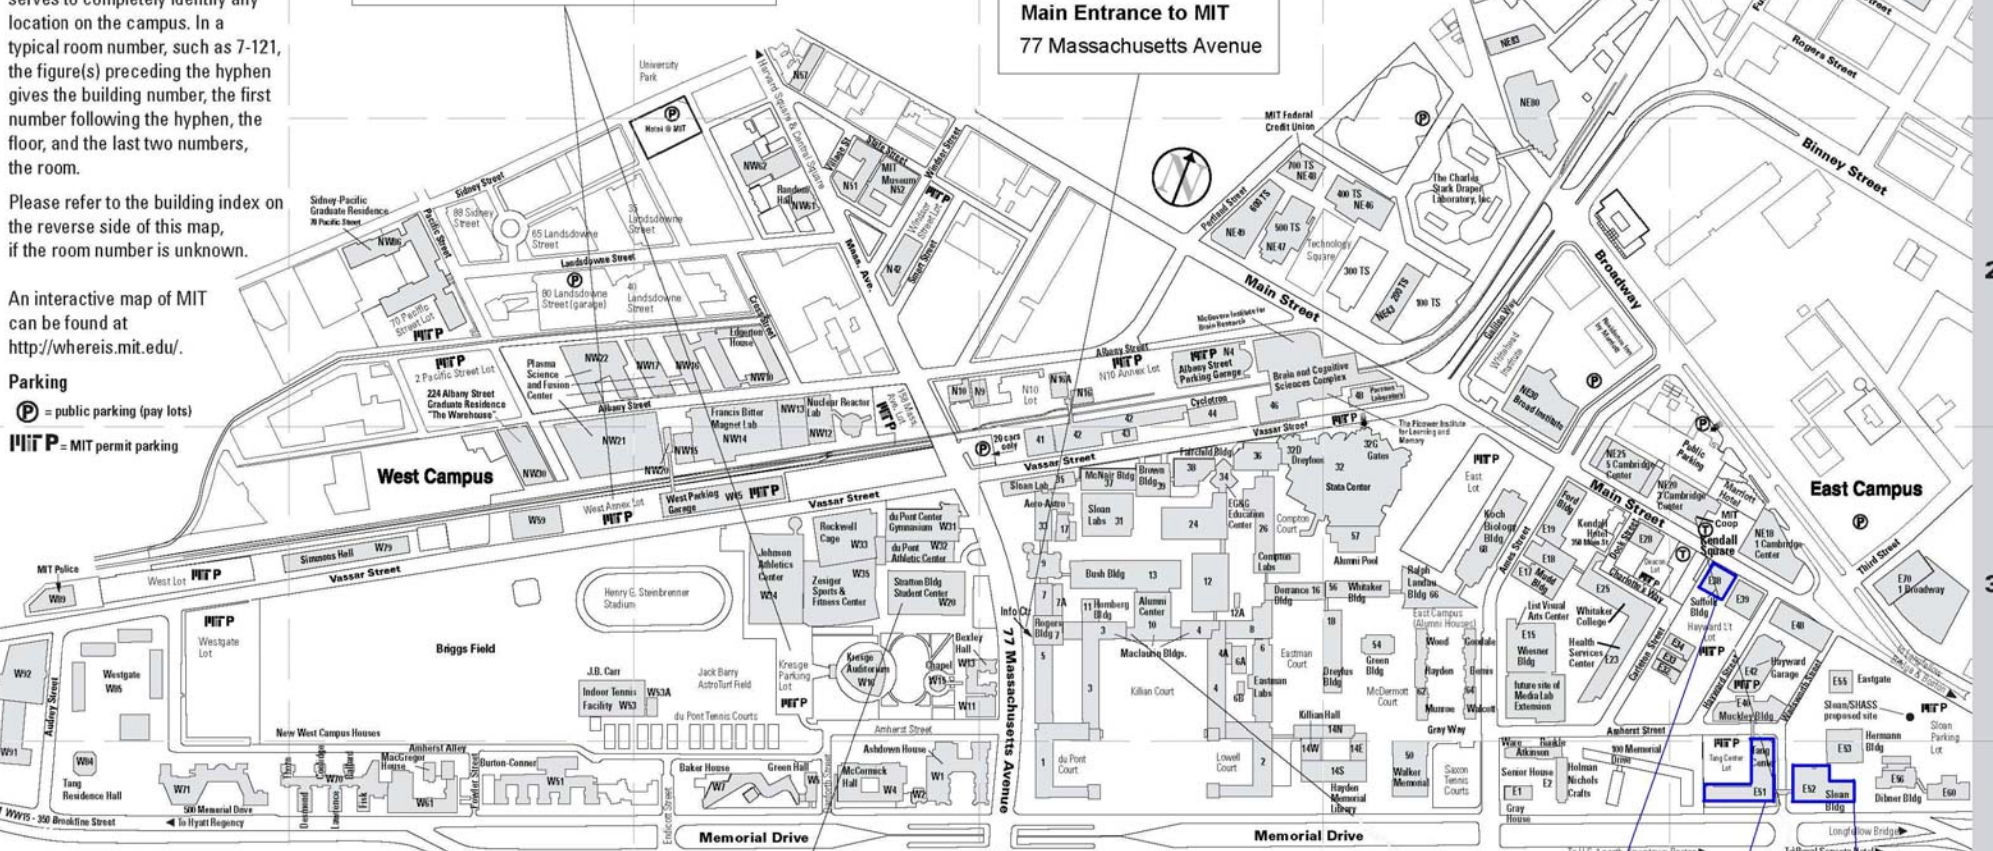

Please refer to the building index on the reverse side of this map, if the room number is unknown.

An interactive map of MIT can be found at <http://whereis.mit.edu/>.

### Parking

**P** = public parking (pay lots)

**MIT P** = MIT permit parking

### Visitor Parking (first come, first served)

7:00am-2:30pm: Kresge Lot  
after 2:30pm: West Annex Lot

Main Entrance to MIT  
77 Massachusetts Avenue

MIT Coop  
Room W20-104

MIT Press  
E38-176

ICIQ Conference  
E51-345