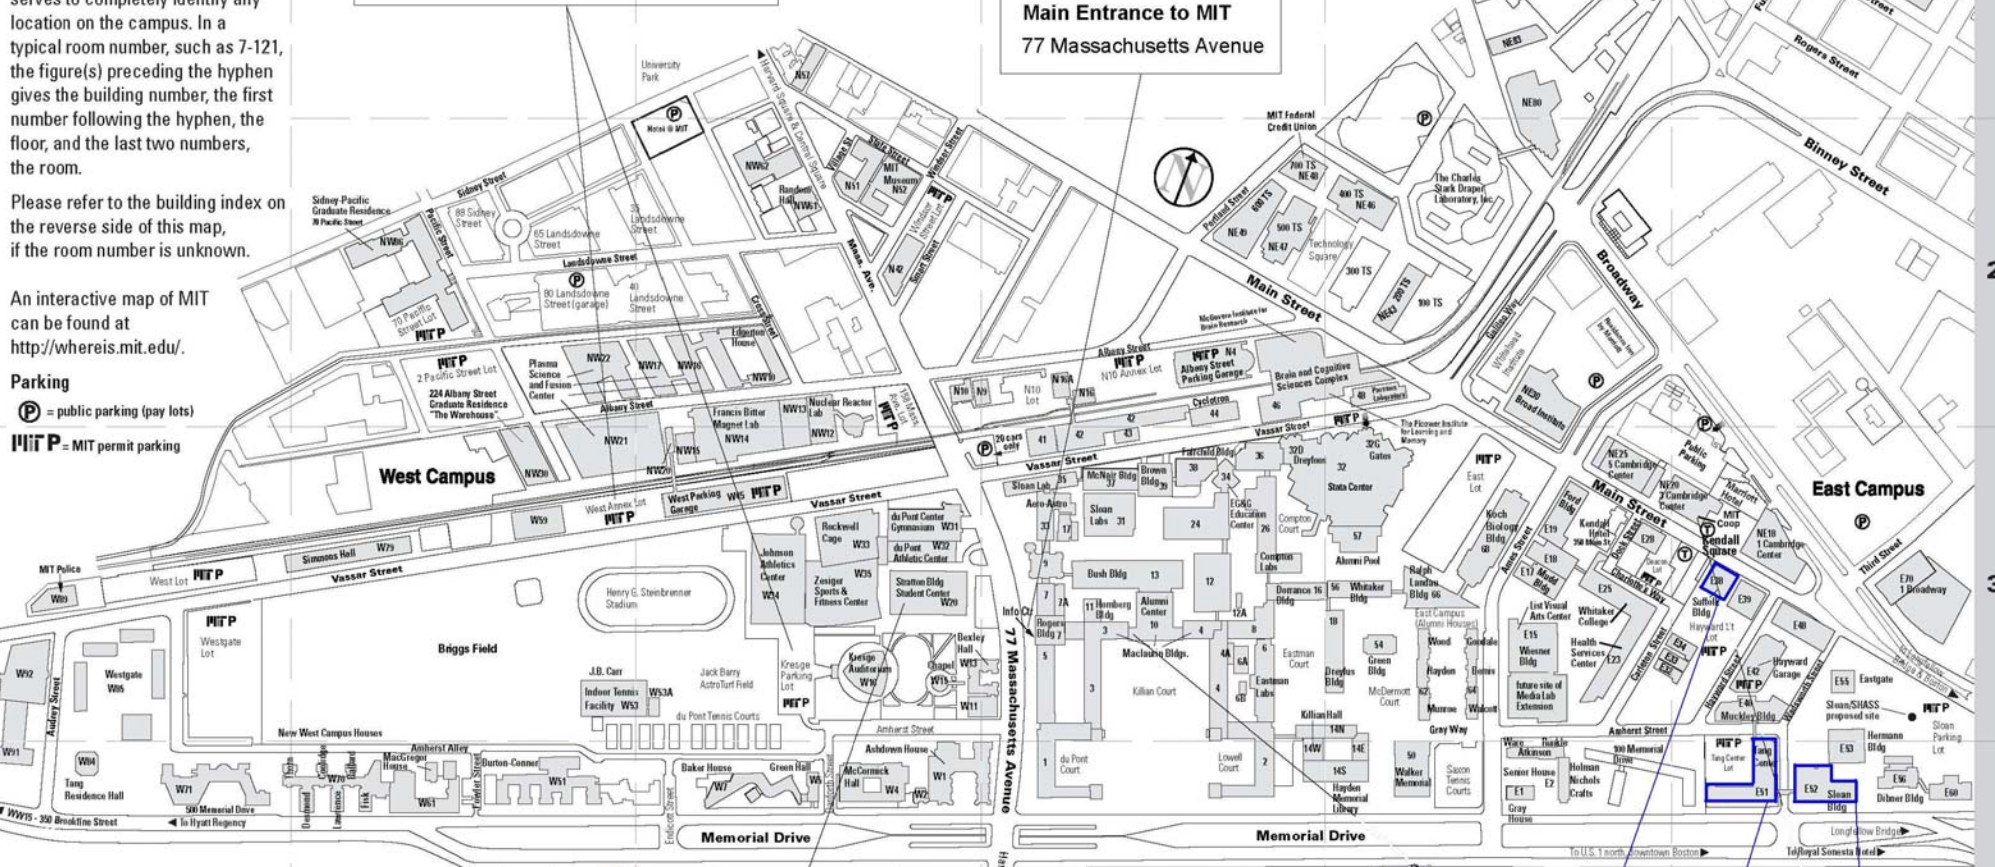

MIT Campus Map

Welcome to MIT

All MIT buildings are designated by numbers. Under this numbering system, a single room number serves to completely identify any location on the campus. In a typical room number, such as 7-121, the figure(s) preceding the hyphen gives the building number, the first number following the hyphen, the floor, and the last two numbers, the room.

Please refer to the building index on the reverse side of this map, if the room number is unknown.

An interactive map of MIT can be found at <http://whereis.mit.edu/>.

Parking

P = public parking (pay lots)

MIT P = MIT permit parking

Visitor Parking (first come, first served)

7:00am-2:30pm: Kresge Lot
after 2:30pm: West Annex Lot

Main Entrance to MIT
77 Massachusetts Avenue

Massachusetts
Institute of
Technology

MIT Coop
Room W20-104

MIT Press
E38-176

ICIQ Conference
E51-345

MIT Faculty Club
E52 - 6th Floor